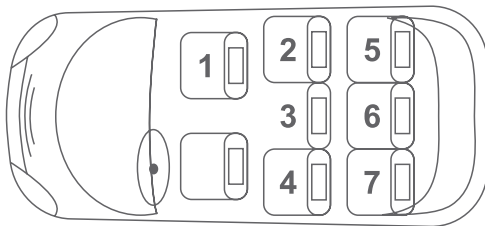

GENERAL INFORMATION

Please observe the following list of vehicles in case of installation with ISOFIX. Furthermore, this car seat can be installed in all vehicles that have an ISOFIX and Top Tether anchoring system. Please observe the specifications on this in your vehicle manual.

CAUTION!

It is approved for three different methods of installation:

-using the ISOFIX and Top Tether anchoring systems, the device is classified as a “Universal” for Group I (9-18 kg), which under more stringent conditions than those that were applied to earlier designs which do not carry this notice.

-using the child car seat without the optional ISOFIX, with the 3-point car seat belts, the device is classified as a “Universal” device, for Group II/III(15-36kg).

-using the optional ISOFIX, with the 3-point car seat belt, the device is classified as a “Semi-Universal” device which is compatible for use on the vehicles indicated in the relative “List of approved vehicles”, for Group II/III (15-36kg). As show in follow figures.

Since: From year of construction

Belt : Vehicle seats approved for the use with lap and diagonal seat belt system

ISOFIX : Vehicle seats approved for the use with ISOFIX system in connection with Top Tether.